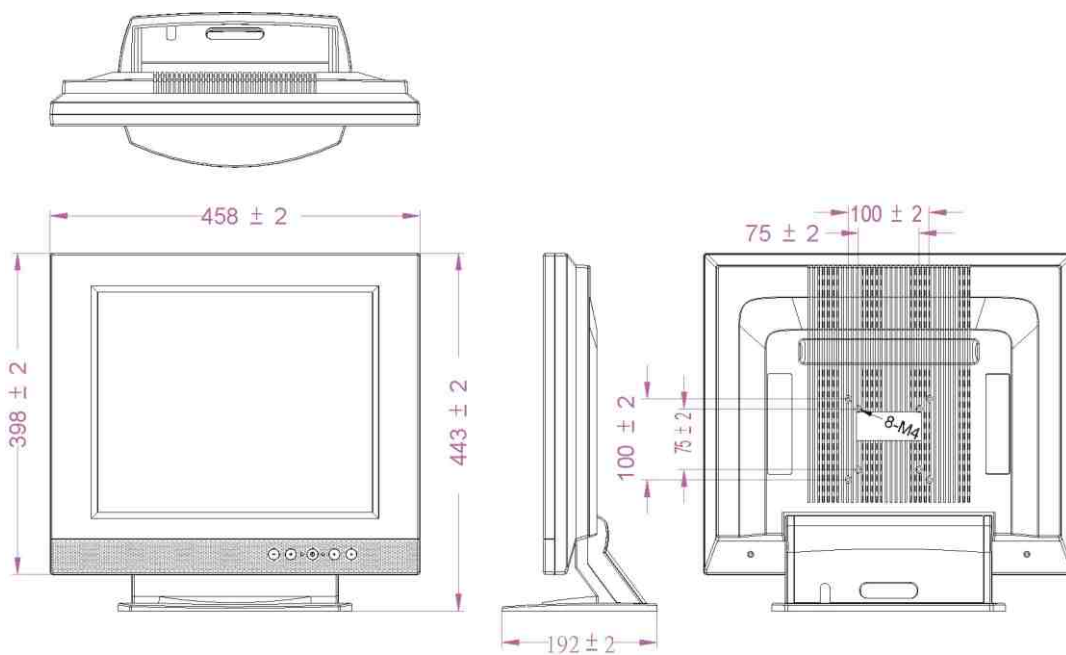

Specifications

Model Name	R17L500-M1, R17L540-M1
Viewable Size Image	17"
Active Display Area(mm)	337.92(H)x270.34(V)
Pixel Pitch(mm)	0.264(H)x0.264(V)
Number of Pixels	1280x1024(SXGA)
Contrast Ratio	800:1(typ.)
Display Color	16.7M(6bits+FRC)
Brightness(CD/m ²)	300
Viewing Angle(CR>=10)	-80~80(H);-80~80(V)
Synchronization Range	
Horizontal/ Vertical	31.5~80.0KHz/60~75Hz
Recommended Resolution	1280x1024@60Hz, 75Hz
Signal Connector	15 pin D-Sub
Power Source	AC100~240V, Universal, ±10%
Power Consumption	32W typical, normal operation
Power Management	VESA DPMS Compliant
Plug & Play	VESA DDC 1/2B
Optional Speaker	Yes
Optional Video Input	S-Video, Composite
Optional DVI Input	Yes
Optional Touch Screen	Resistive, Capacitive, SAW
Size & Weight	460mm(W)x440mm(H)x192mm(D) Not:5kg(body), Gross:7kg(body and box)

Remarks:R17L500 series=VGA input only
R17L540 series=VGA + Video Input

LCD Monitor

Mechanical Drawing

UNIT:mm

* Note: this is a simplified drawing and some components are not marked in detail. Please contact our sales representative if you need further product information.